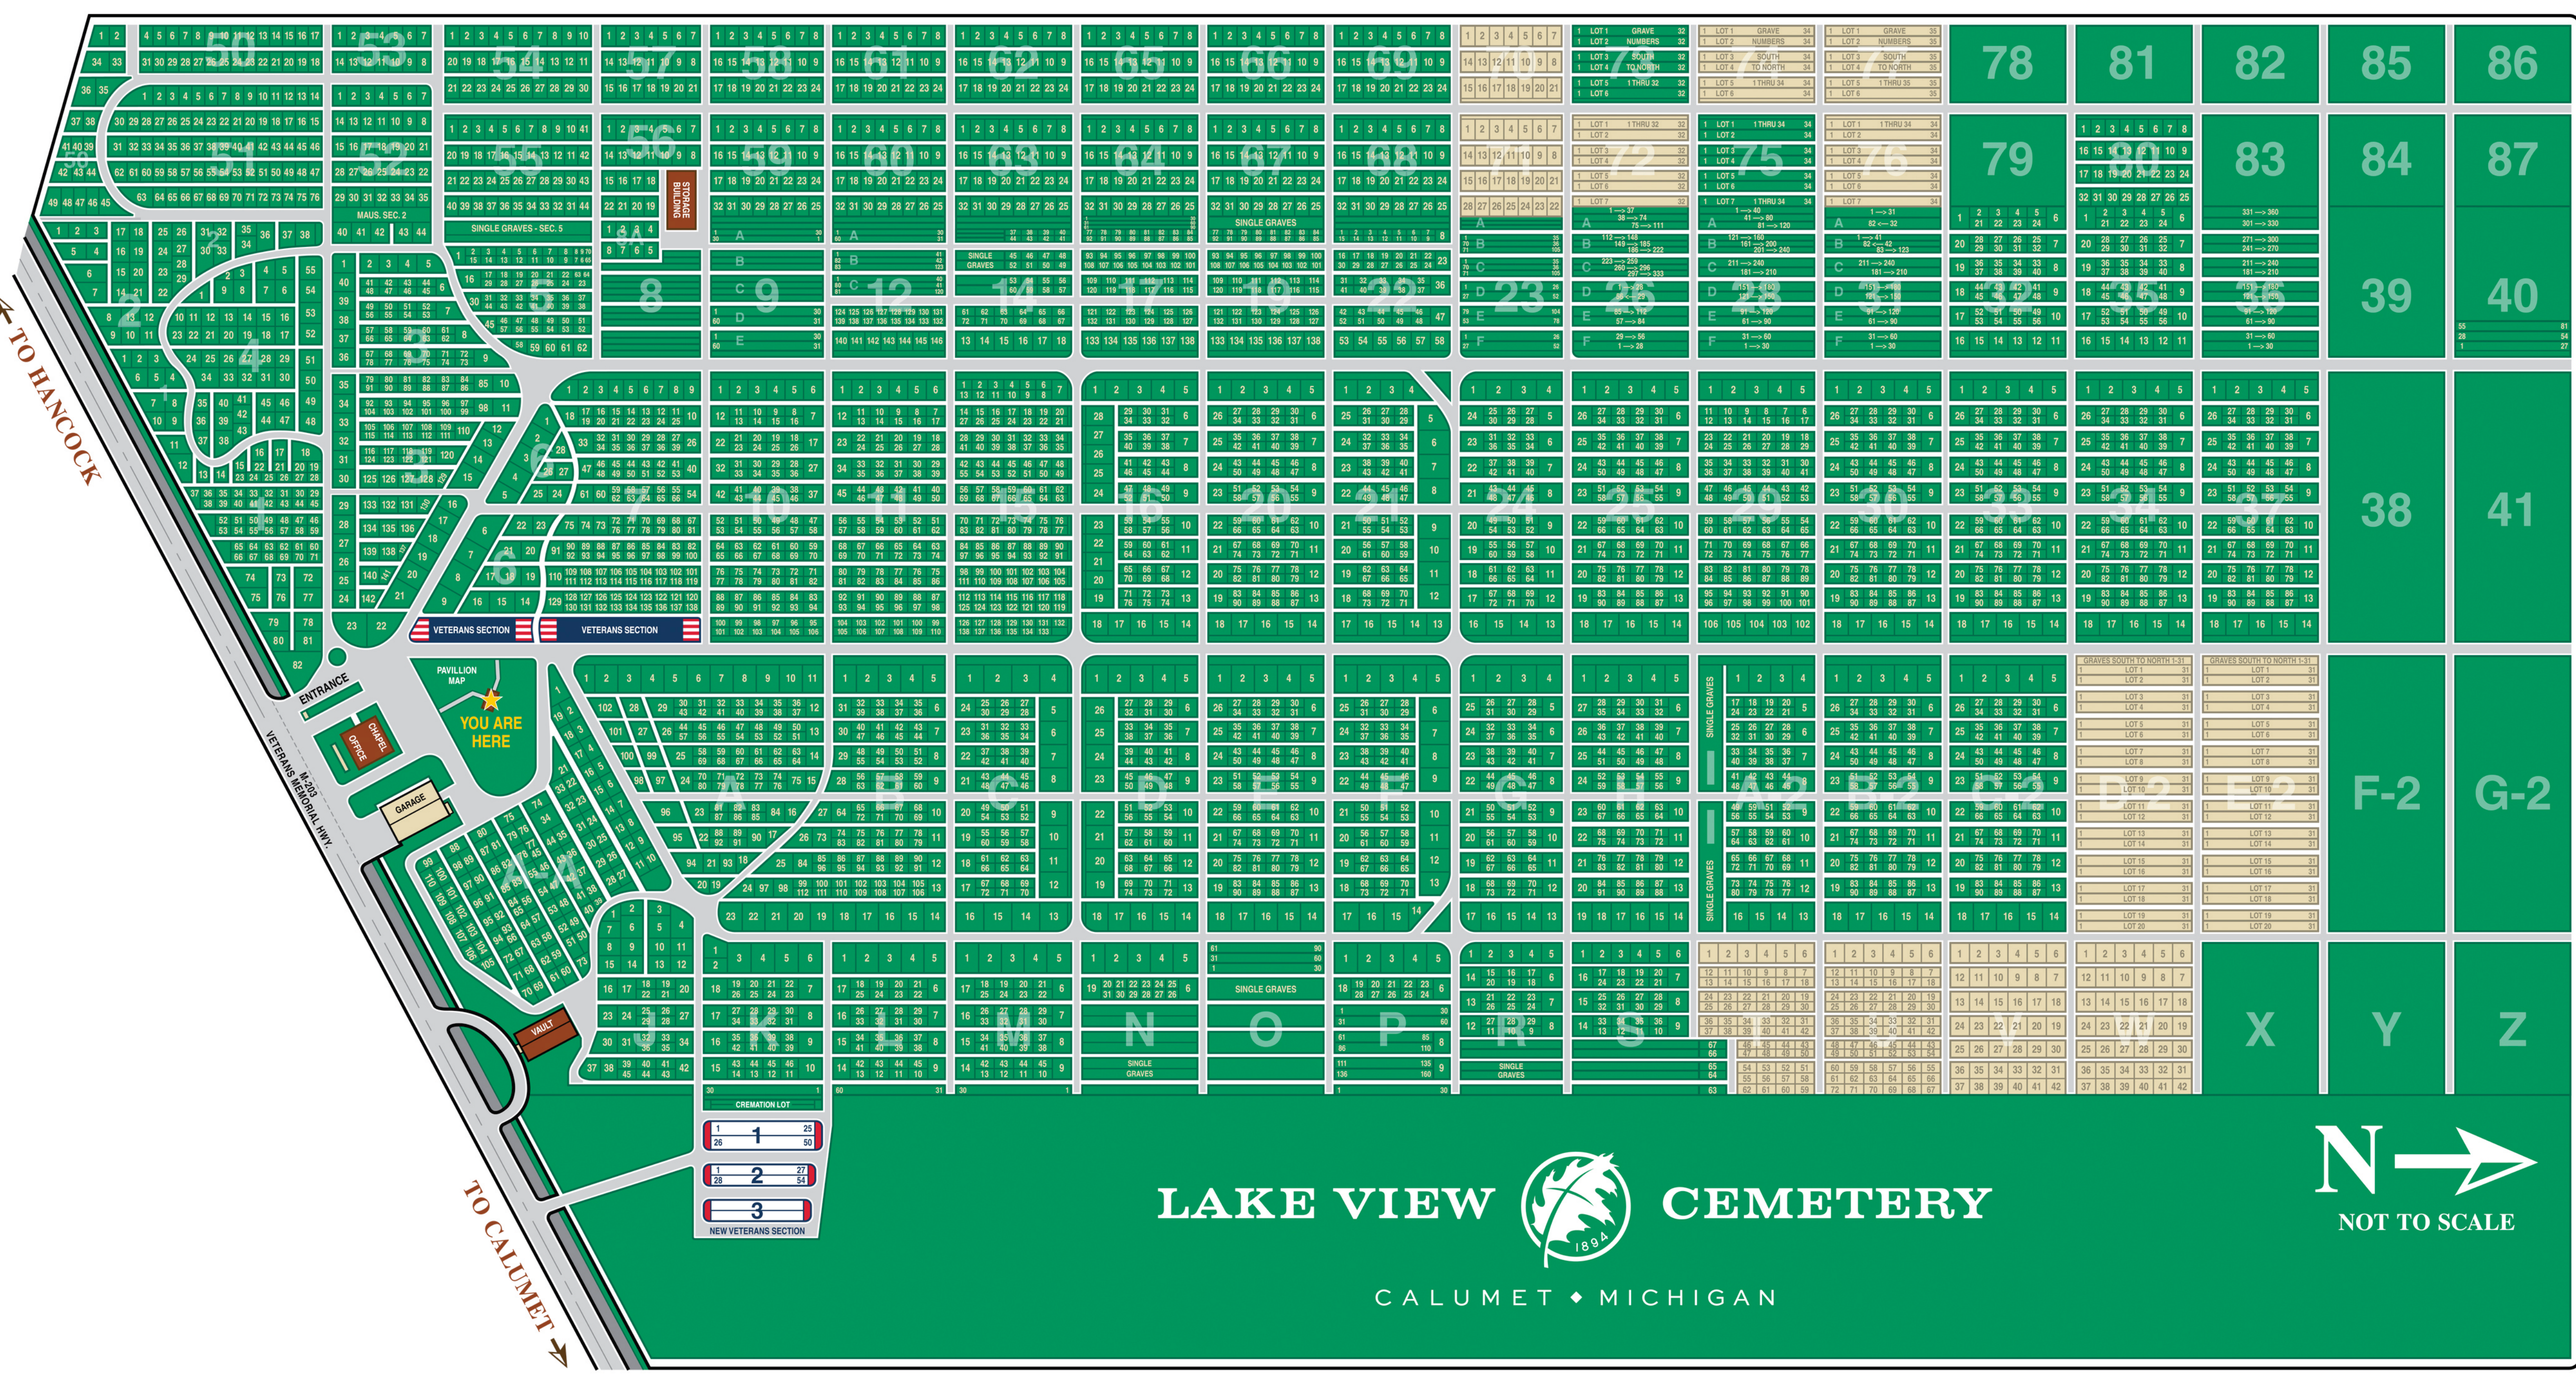

TO HANCOCK

TO CALUMET

# LAKE VIEW CEMETERY

CALUMET ♦ MICHIGAN

NOT TO SCALE